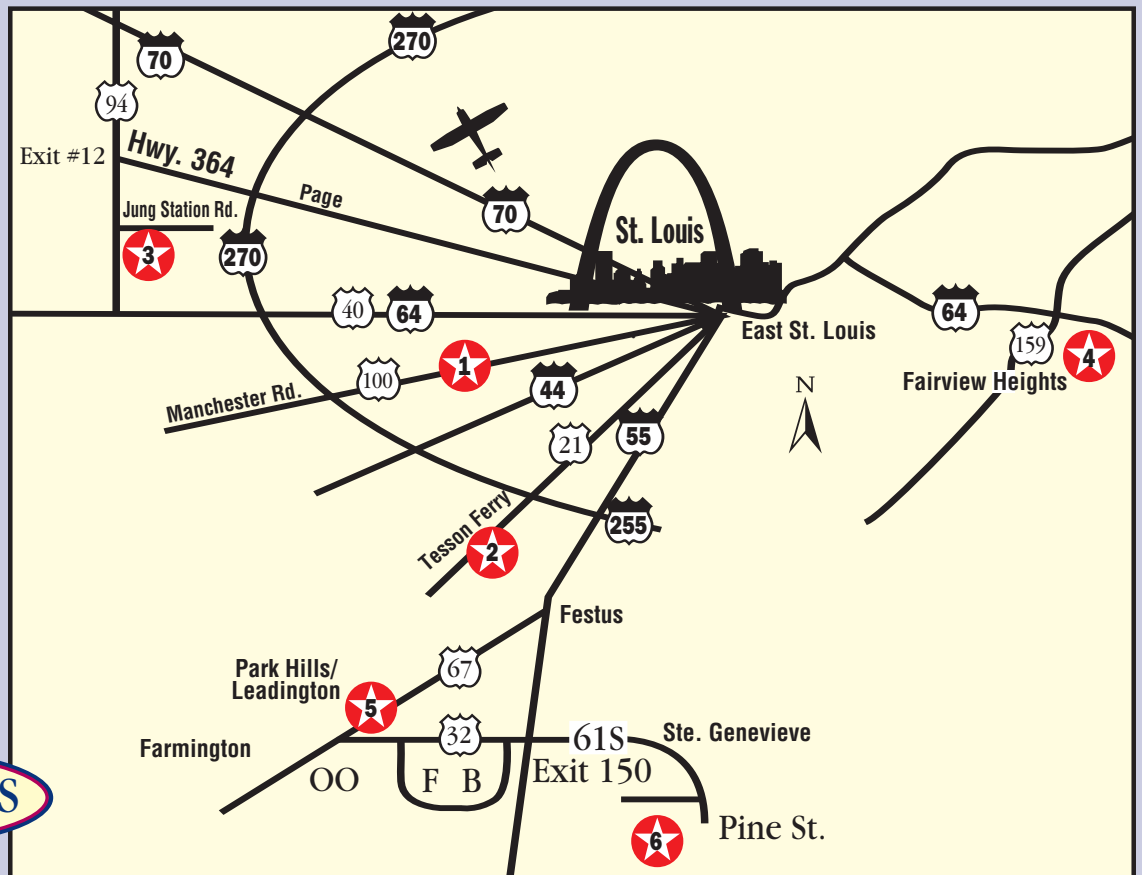

- Over 77,000 sq. ft.
 - 485 Display Booths
 - 150 Showcases
- www.missouriantiquemalls.com

All Locations Open Daily
10:00 a.m. to 6:00 p.m.

*Stop by any of our six locations,
you'll be glad you did!*

OPEN 7 DAYS